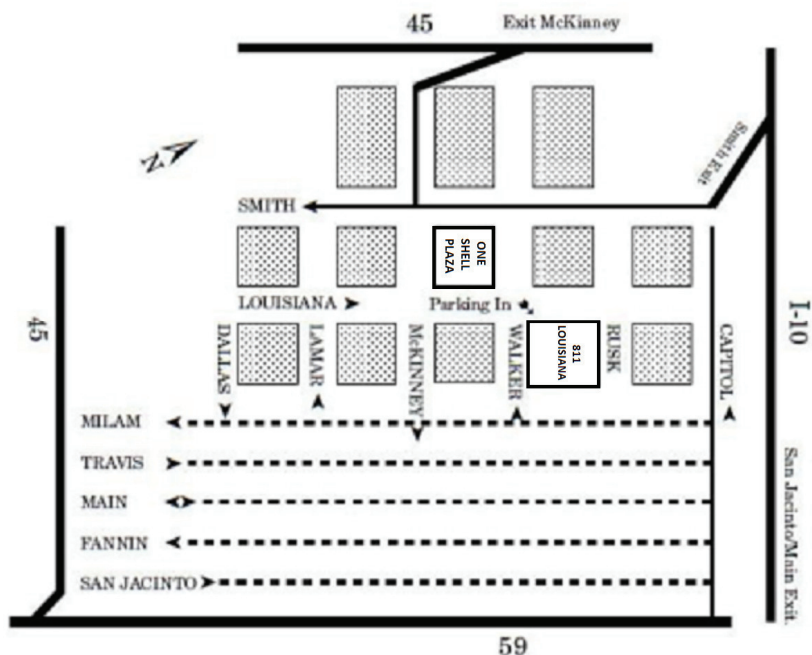

### 811 LOUISIANA PARKING GARAGE:

Parking is available in the 811 Louisiana Parking Garage (corner of Louisiana and Walker) Monday - Friday from 7:00am to 5:30pm. Take the garage elevators to the lobby for access to the street level or take the mall level in order to access the underground tunnel. Once in the lobby of One Shell Plaza, take middle bank elevators up to the 48th floor, and then transfer to the 49th floor. Non-members will be charged a nominal fee.

### FROM KATY

Take I-10 East to Smith St. Exit, Left on Rusk, Right on Milam, Right on Walker, Right on Louisiana

### FROM GREENSPPOINT AREA

Take 45 South to McKinney Exit, Left on Louisiana

### FROM 45 SOUTH

Follow 45 North to Houston/Memorial Exit, Follow Memorial to Rusk, Right on Milam, Right on Walker, Right on Louisiana